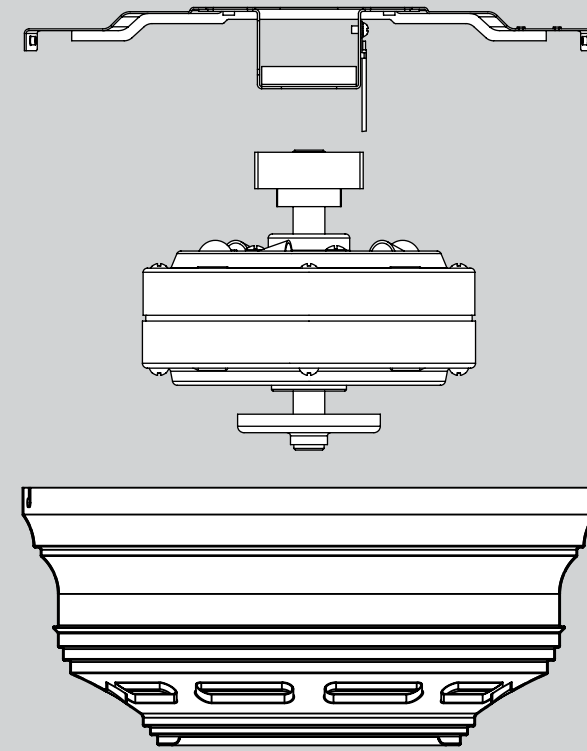

Hardware

(Drawn to Scale)

Fan Parts

(Not Drawn to Scale)

Hanger Bracket Assembly

Blade Assembly

Switch Housing Assembly

PARTS GUIDE

REFER TO THE INSTALLATION MANUAL FOR FULL ASSEMBLY INSTRUCTIONS.

Parts List	Model #	23903	23898	23908	23909
	Asm. Dwg. #	99601-01	99601-02	99601-03	99601-04
	Finish	Antique Pewter	Provincial Gold	Brushed Bronze	White
Item Name	Qty	Part #	Part #	Part #	Part #
Ceiling Plate	1	73846-01	73846-01	73846-01	73846-01
Motor Housing	1	92511-03	92511-03	92511-03	92511-03
Housing Cover Screw	4	74508-37	74508-37	74508-37	74508-37
Wood Screw 1.5"	2	06512-01	06512-01	06512-01	06512-01
Wood Screw 3"	2	03144-03	03144-03	03144-03	03144-03
Locking Screw	2	74508-06	74508-06	74508-06	74508-06
Flat Washer	4	06301-01	06301-01	06301-01	06301-01
Mounting Isolator	4	67290-01	67290-01	67290-01	67290-01
Light Kit Assembly	1	99602-14	99602-26	99602-72	99602-03
Globe/Shade	3	G0088-01	G0088-02	G0088-03	G0088-04
Light bulb / Bulb	3	77646-04	77646-04	77646-04	77646-04
Blade Iron Set	1	99676-05	99676-05	99676-05	99676-05
Blade Set	1	G0761-27	G0761-28	G0761-29	G0761-49
Screw, Blade Iron Armature	11	63755-05	63755-05	63755-05	63755-05
Hardware Kit	1	99601-00-860	99601-00-861	99601-00-862	99601-00-863
Blade Grommet					
Blade Assembly Screw					
Screw, Machine, 6-32					
Wire Connector					
Screw, Switch Housing Assembly					
Pull Chain	2	63756-42	63756-42	63756-42	63756-42
Pull Chain Pendant	1	G0090-01	G0090-01	G0090-01	G0090-01
Pull Chain Pendant	1	G0091-01	G0091-01	G0091-01	G0091-01
Globe Assembly Nut	3	75990-01	75990-01	75990-01	75990-01
Balancing Kit	1	65666-01	65666-01	65666-01	65666-01